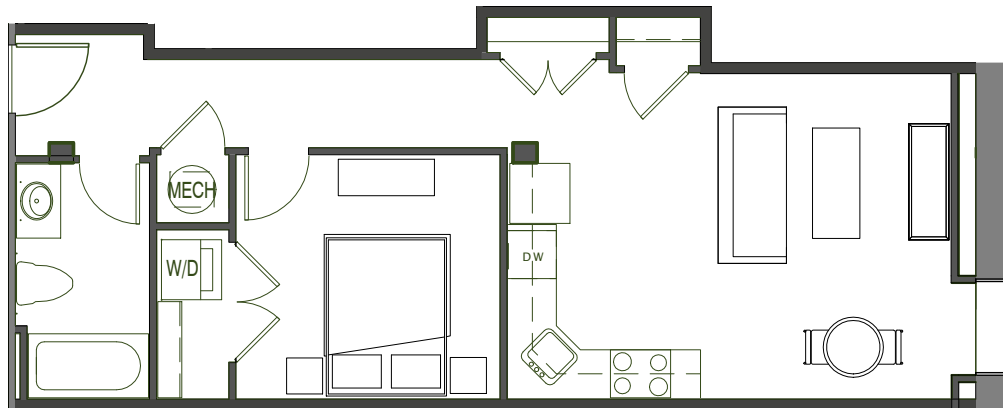

(434) 528-1112
1220 COMMERCE STREET
LYNCHBURG, VIRGINIA 24504

UNIT G17

600 SF Designer

1/8" = 1'-0"

- Gourmet kitchens with granite countertops designer painted maple cabinets & stainless appliances
- Washer & dryer
- Stylish hardwood and/or polished concrete flooring
- Tile flooring in bathrooms with granite countertops
- Ground Floor Units Stained Cherry Cabinets
- 1st & 2nd Floor Units Stained Maple Cabinets
- Designer selected plumbing fixtures and directional lighting
- Custom blinds
- Designer Fans
- Energy-efficient heat pump
- Low-E energy efficient storm windows
- Spiral Ductwork
- Exposed brick walls & heavy timber beams