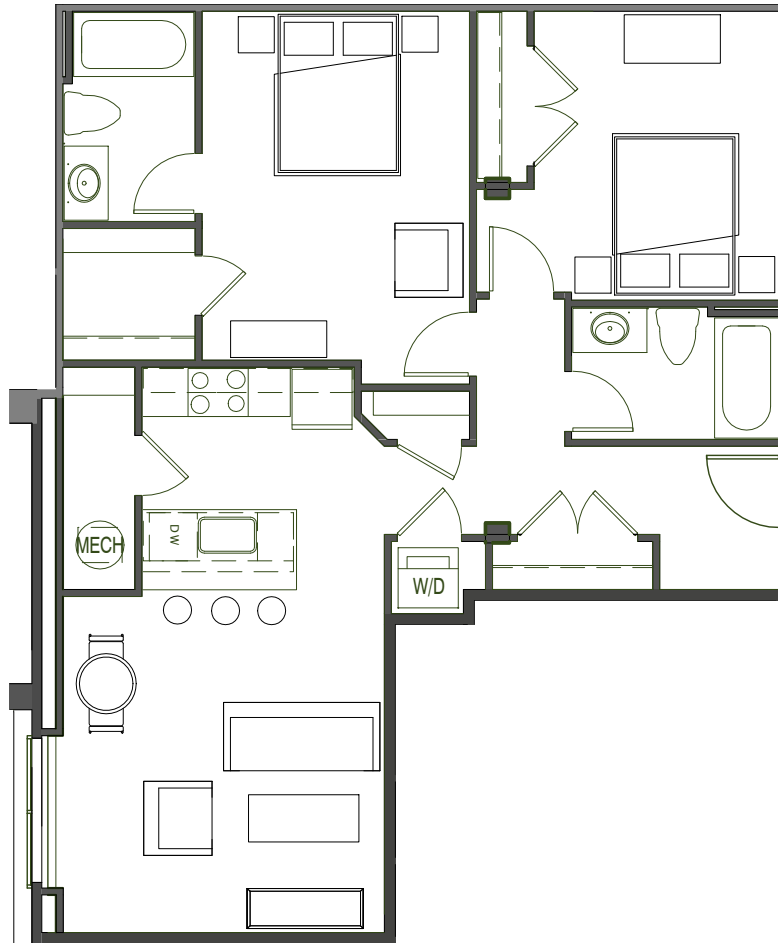

(434) 528-1112
 1220 COMMERCE STREET
 LYNCHBURG, VIRGINIA 24504

UNIT G16

937 SF 2BED 2BATH

1/8" = 1'-0"

- Gourmet kitchens with granite countertops designer painted maple cabinets & stainless appliances
- Washer & dryer
- Stylish hardwood and/or polished concrete flooring
- Tile flooring in bathrooms with granite countertops
- Ground Floor Units Stained Cherry Cabinets
- 1st & 2nd Floor Units Stained Maple Cabinets
- Designer selected plumbing fixtures and directional lighting
- Custom blinds
- Designer Fans
- Energy-efficient heat pump
- Low-E energy efficient storm windows
- Spiral Ductwork
- Exposed brick walls & heavy btimber beams