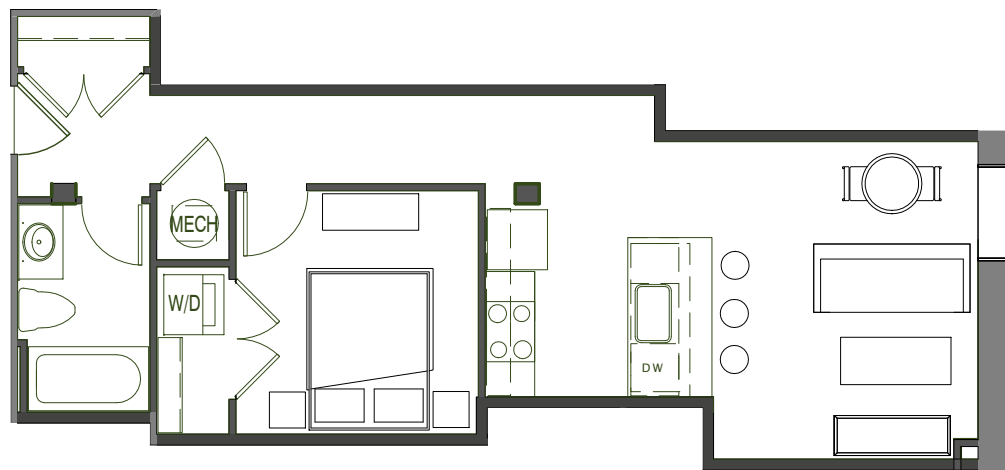

(434) 528-1112
1220 COMMERCE STREET
LYNCHBURG, VIRGINIA 24504

UNIT G14

569SF 1BED 1 BATH

1/8" = 1'-0"

- Gourmet kitchens with granite countertops designer painted maple cabinets & stainless appliances
- Washer & dryer
- Stylish hardwood and/or polished concrete flooring
- Tile flooring in bathrooms with granite countertops
- Ground Floor Units Stained Cherry Cabinets
- 1st & 2nd Floor Units Stained Maple Cabinets
- Designer selected plumbing fixtures and directional lighting
- Custom blinds
- Designer Fans
- Energy-efficient heat pump
- Low-E energy efficient storm windows
- Spiral Ductwork
- Exposed brick walls & heavy btimber beams