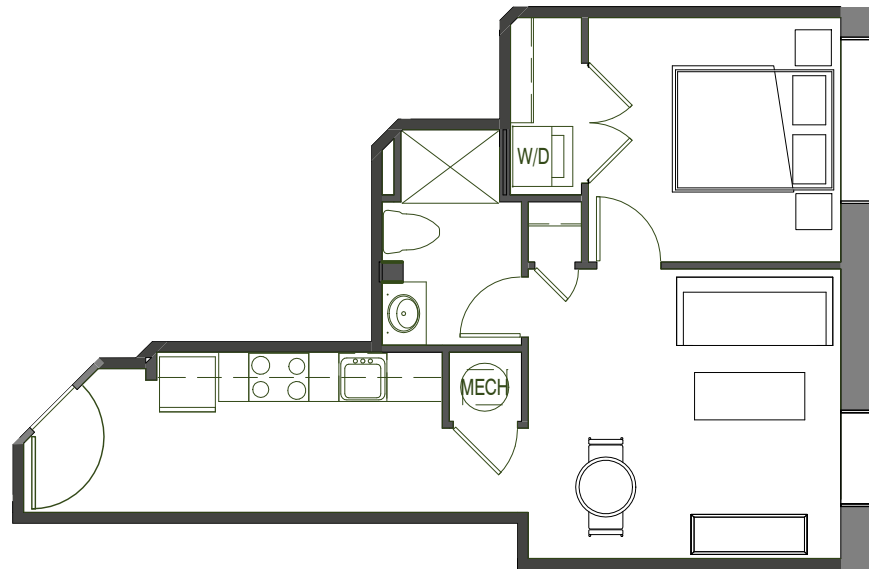

# UNIT G13

503 SF Designer

1/8" = 1'-0"

- Gourmet kitchens with granite countertops designer painted maple cabinets & stainless appliances
- Washer & dryer
- Stylish hardwood and/or polished concrete flooring