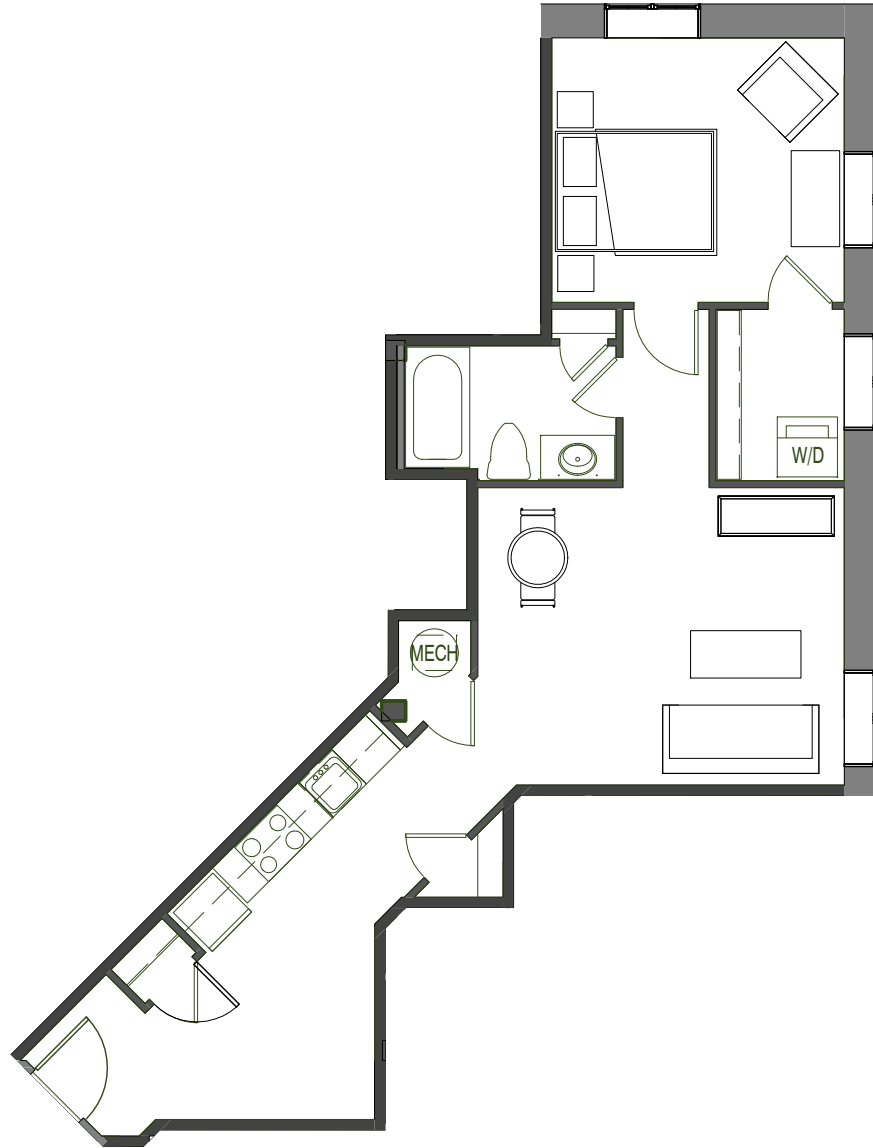

# UNIT G12

671 SF Designer

1/8" = 1'-0"

- Gourmet kitchens with granite countertops designer painted maple cabinets & stainless appliances
- Washer & dryer
- Stylish hardwood and/or polished concrete flooring