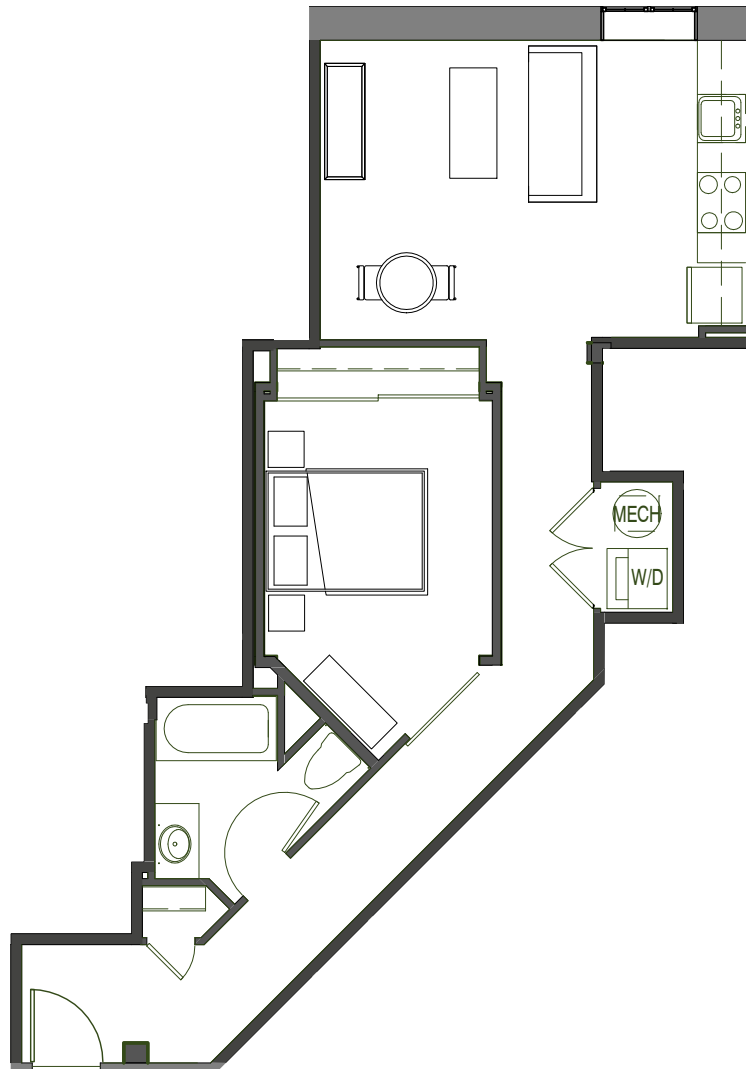

(434) 528-1112
 1220 COMMERCE STREET
 LYNCHBURG, VIRGINIA 24504

UNIT G11

652 SF Designer

1/8" = 1'-0"

- Gourmet kitchens with granite countertops designer painted maple cabinets & stainless appliances
- Washer & dryer
- Stylish hardwood and/or polished concrete flooring
- Tile flooring in bathrooms with granite countertops
- Ground Floor Units Stained Cherry Cabinets
- 1st & 2nd Floor Units Stained Maple Cabinets
- Designer selected plumbing fixtures and directional lighting
- Custom blinds
- Designer Fans
- Energy-efficient heat pump
- Low-E energy efficient storm windows
- Spiral Ductwork
- Exposed brick walls & heavy btimber beams