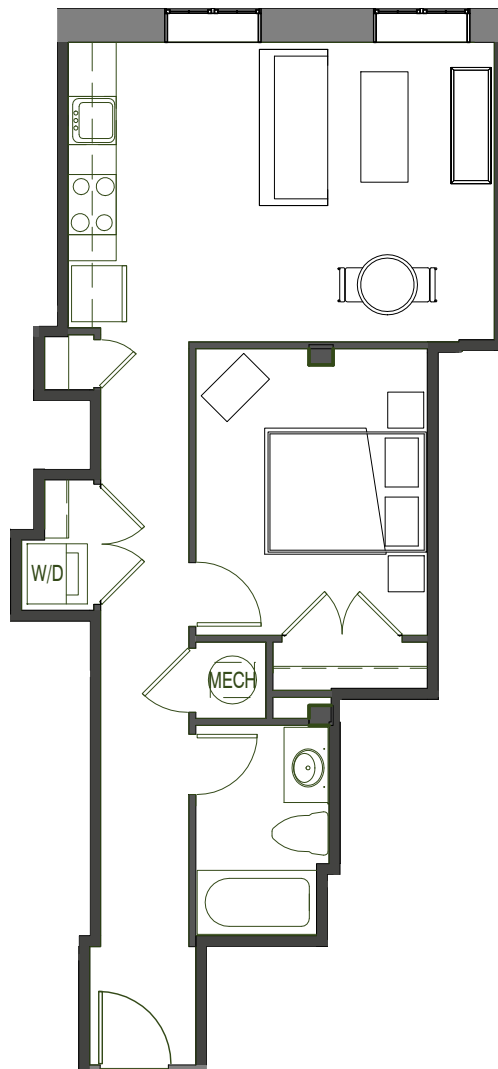

(434) 528-1112
 1220 COMMERCE STREET
 LYNCHBURG, VIRGINIA 24504

UNIT G10

584 SF Designer

1/8" = 1'-0"

- Gourmet kitchens with granite countertops designer painted maple cabinets & stainless appliances
- Washer & dryer
- Stylish hardwood and/or polished concrete flooring
- Tile flooring in bathrooms with granite countertops
- Ground Floor Units Stained Cherry Cabinets
- 1st & 2nd Floor Units Stained Maple Cabinets
- Designer selected plumbing fixtures and directional lighting
- Custom blinds
- Designer Fans
- Energy-efficient heat pump
- Low-E energy efficient storm windows
- Spiral Ductwork
- Exposed brick walls & heavy btimber beams