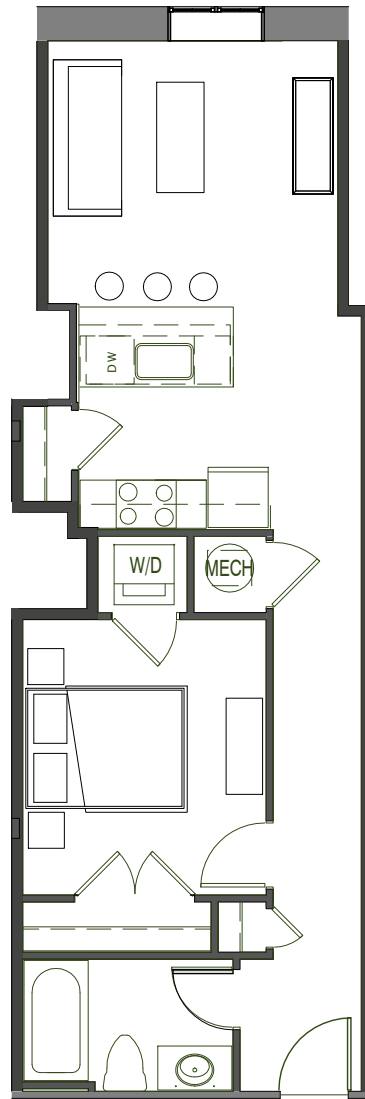

(434) 528-1112
1220 COMMERCE STREET
LYNCHBURG, VIRGINIA 24504

UNIT G08

598 SF Designer

1/8" = 1'-0"

- Gourmet kitchens with granite countertops designer painted maple cabinets & stainless appliances
- Washer & dryer
- Stylish hardwood and/or polished concrete flooring

- Tile flooring in bathrooms with granite countertops
- Ground Floor Units Stained Cherry Cabinets
- 1st & 2nd Floor Units Stained Maple Cabinets
- Designer selected plumbing fixtures and directional lighting
- Custom blinds