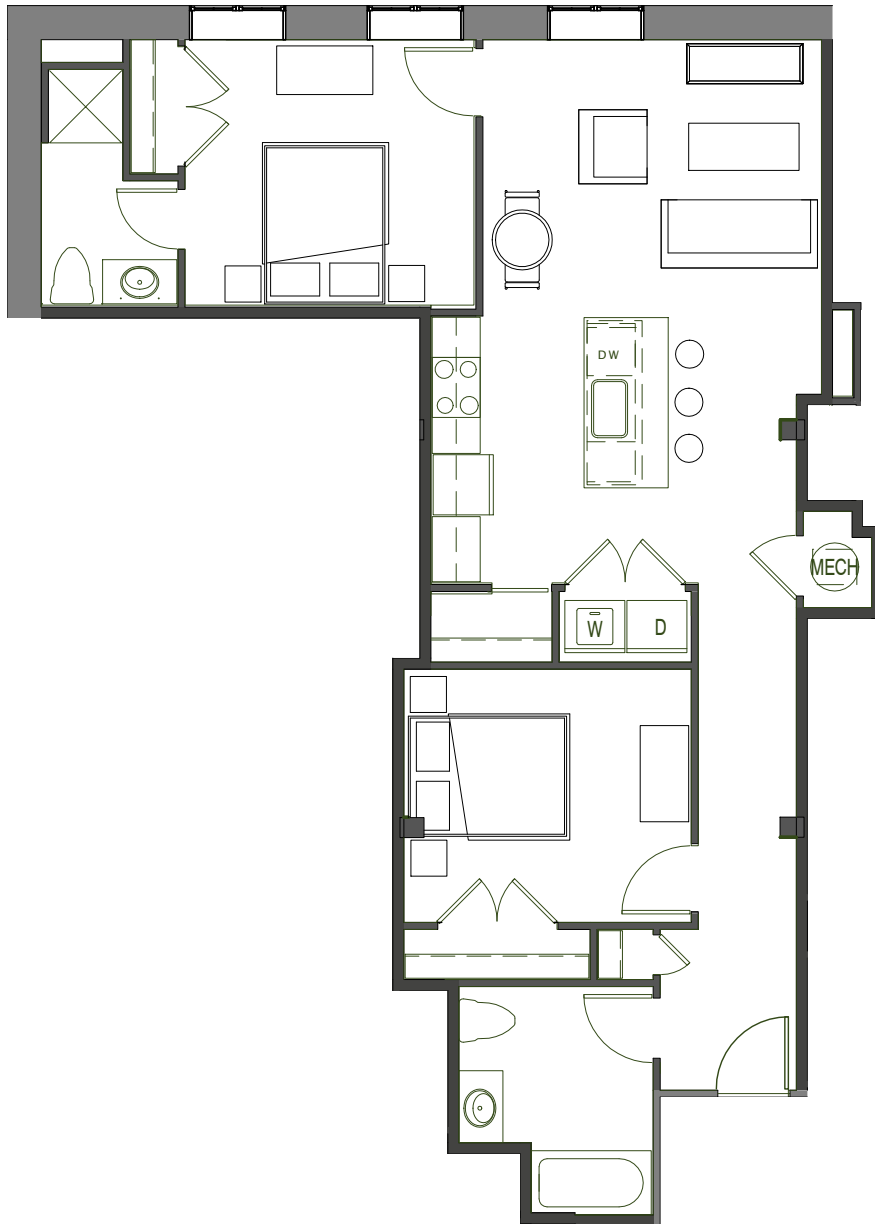

# UNIT G07

941 SF 2BED 2BATH

1/8" = 1'-0"

- Gourmet kitchens with granite countertops designer painted maple cabinets & stainless appliances
- Washer & dryer
- Stylish hardwood and/or polished concrete flooring
- Tile flooring in bathrooms with granite countertops
- Ground Floor Units Stained Cherry Cabinets
- 1st & 2nd Floor Units Stained Maple Cabinets
- Designer selected plumbing fixtures and directional lighting
- Custom blinds
- Designer Fans
- Energy-efficient heat pump
- Low-E energy efficient storm windows
- Spiral Ductwork
- Exposed brick walls & heavy btimber beams