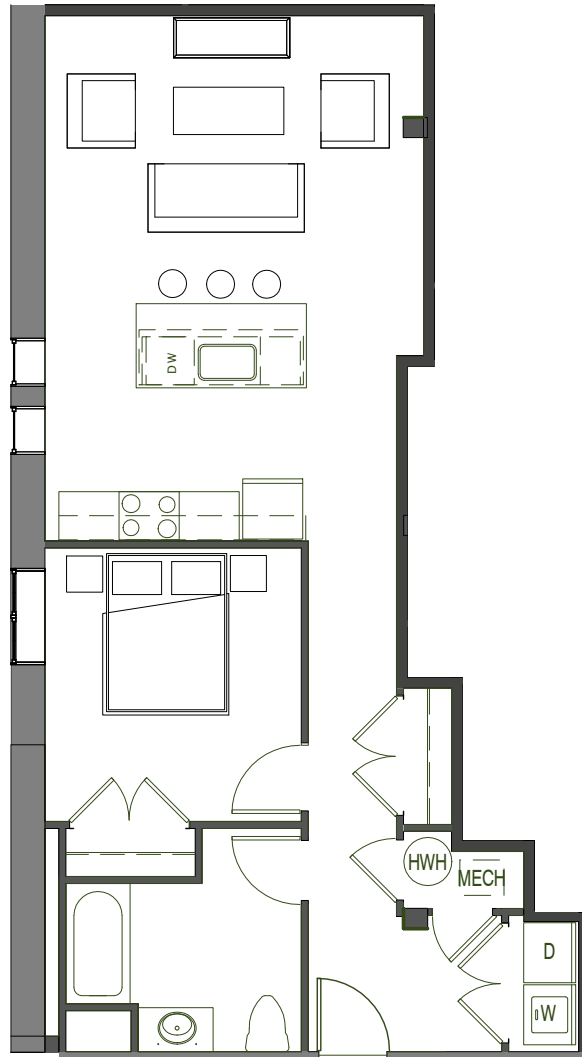

# UNIT G06

738 SF Designer

1/8" = 1'-0"

- Gourmet kitchens with granite countertops designer painted maple cabinets & stainless appliances
- Washer & dryer
- Stylish hardwood and/or polished concrete flooring
- Tile flooring in bathrooms with granite countertops
- Ground Floor Units Stained Cherry Cabinets
- 1st & 2nd Floor Units Stained Maple Cabinets
- Designer selected plumbing fixtures and directional lighting
- Custom blinds
- Designer Fans
- Energy-efficient heat pump
- Low-E energy efficient storm windows
- Spiral Ductwork
- Exposed brick walls & heavy btimber beams