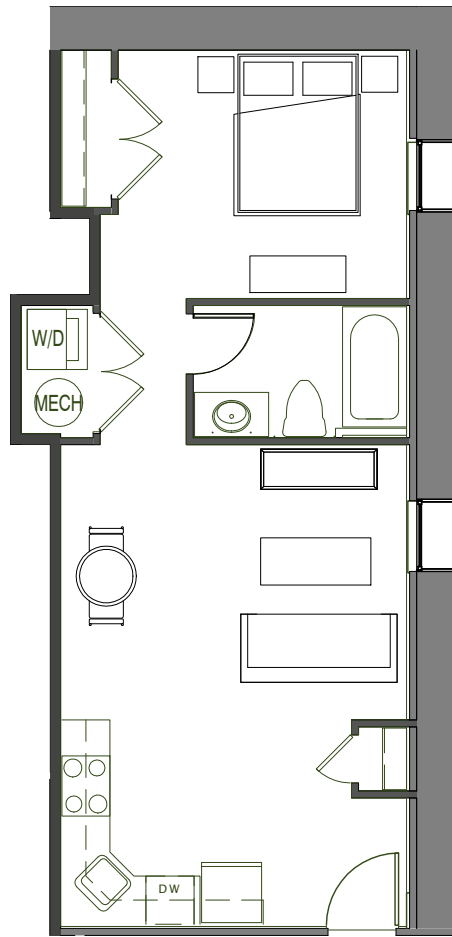

# UNIT G05

540 SF 1BED 1BATH

1/8" = 1'-0"

- Gourmet kitchens with granite countertops designer painted maple cabinets & stainless appliances
- Washer & dryer
- Stylish hardwood and/or polished concrete flooring
- Tile flooring in bathrooms with granite countertops
- Ground Floor Units Stained Cherry Cabinets
- 1st & 2nd Floor Units Stained Maple Cabinets
- Designer selected plumbing fixtures and directional lighting
- Custom blinds
- Designer Fans
- Energy-efficient heat pump
- Low-E energy efficient storm windows
- Spiral Ductwork
- Exposed brick walls & heavy btimber beams