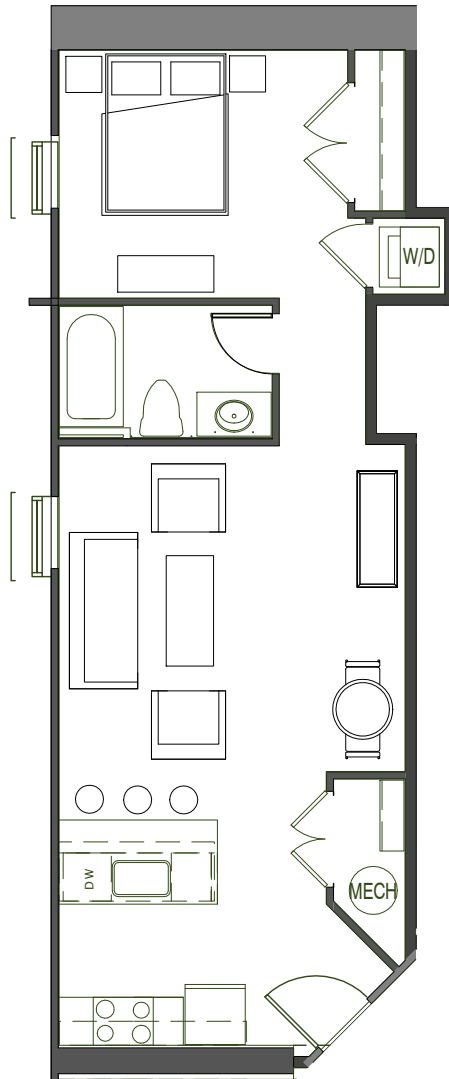

# UNIT G04

596SF 1BED 1 BATH

1/8" = 1'-0"

- Gourmet kitchens with granite countertops designer painted maple cabinets & stainless appliances
- Washer & dryer
- Stylish hardwood and/or polished concrete flooring
- Tile flooring in bathrooms with granite countertops
- Ground Floor Units Stained Cherry Cabinets
- 1st & 2nd Floor Units Stained Maple Cabinets
- Designer selected plumbing fixtures and directional lighting
- Custom blinds
- Designer Fans
- Energy-efficient heat pump
- Low-E energy efficient storm windows
- Spiral Ductwork
- Exposed brick walls & heavy btimber beams