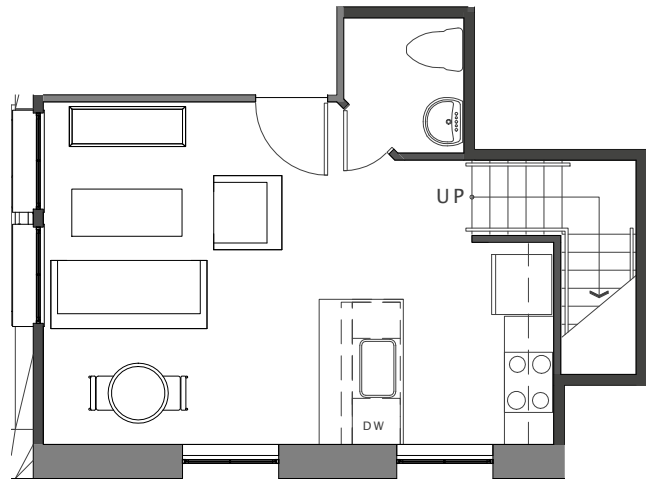

(434) 528-1112
 1220 COMMERCE STREET
 LYNCHBURG, VIRGINIA 24504

UNIT 222

1541SF 3BED 3.5BATH

1/8" = 1'-0"

- Gourmet kitchens with granite countertops designer painted maple cabinets & stainless appliances
- Washer & dryer
- Stylish hardwood and/or polished concrete flooring
- Tile flooring in bathrooms with granite countertops
- Ground Floor Units Stained Cherry Cabinets
- 1st & 2nd Floor Units Stained Maple Cabinets
- Designer selected plumbing fixtures and directional lighting
- Custom blinds
- Designer Fans
- Energy-efficient heat pump
- Low-E energy efficient storm windows
- Spiral Ductwork
- Exposed brick walls & heavy btimber beams