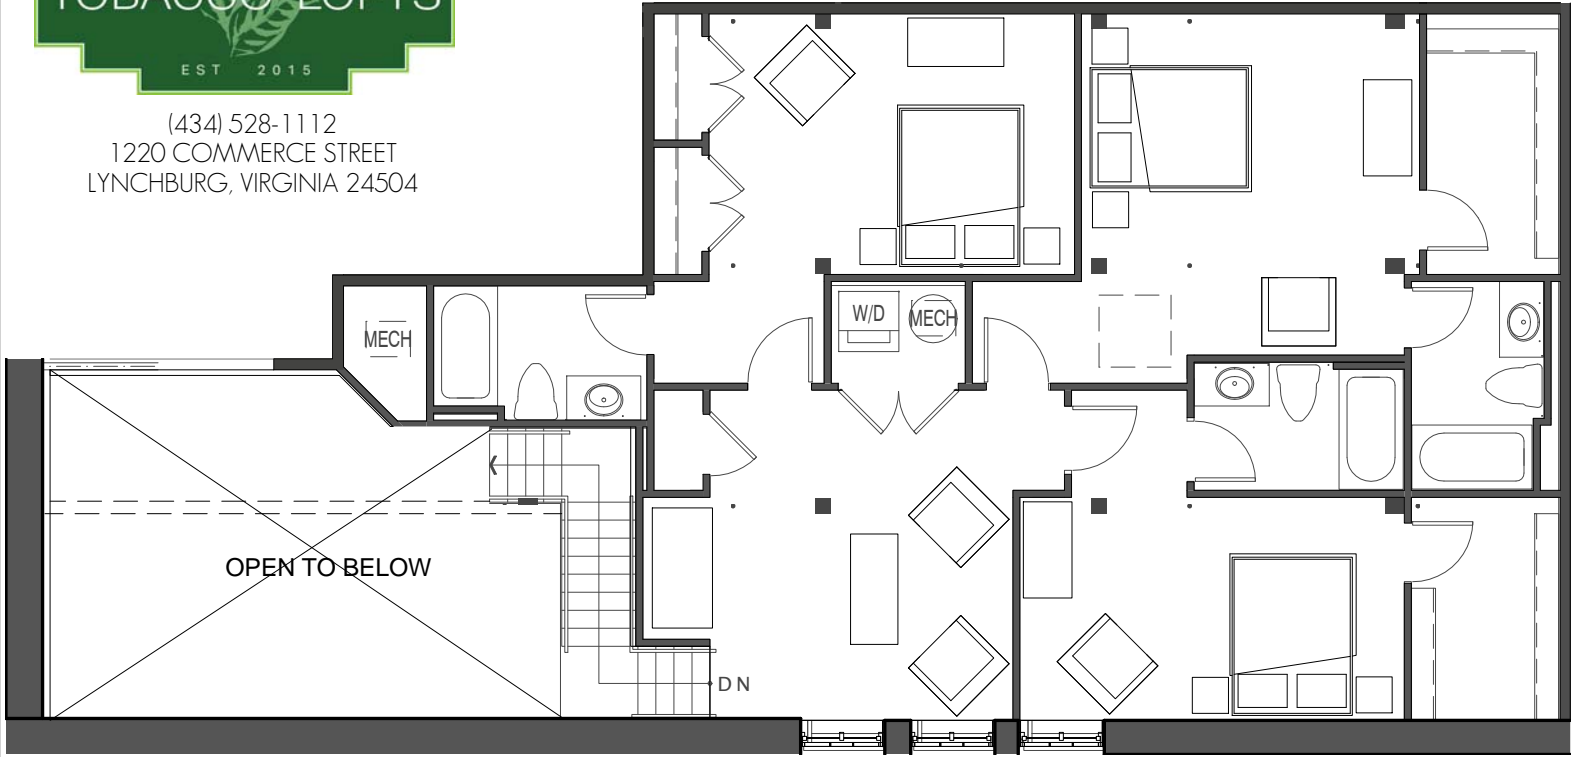

(434) 528-1112
 1220 COMMERCE STREET
 LYNCHBURG, VIRGINIA 24504

UNIT 222

1541SF 3BED 3.5BATH

1/8" = 1'-0"

- Gourmet kitchens with granite countertops designer painted maple cabinets & stainless appliances
- Washer & dryer
- Stylish hardwood and/or polished concrete flooring
- Tile flooring in bathrooms with granite countertops
- Ground Floor Units Stained Cherry Cabinets
- 1st & 2nd Floor Units Stained Maple Cabinets
- Designer selected plumbing fixtures and directional lighting
- Custom blinds
- Designer Fans
- Energy-efficient heat pump
- Low-E energy efficient storm windows
- Spiral Ductwork
- Exposed brick walls & heavy btimber beams