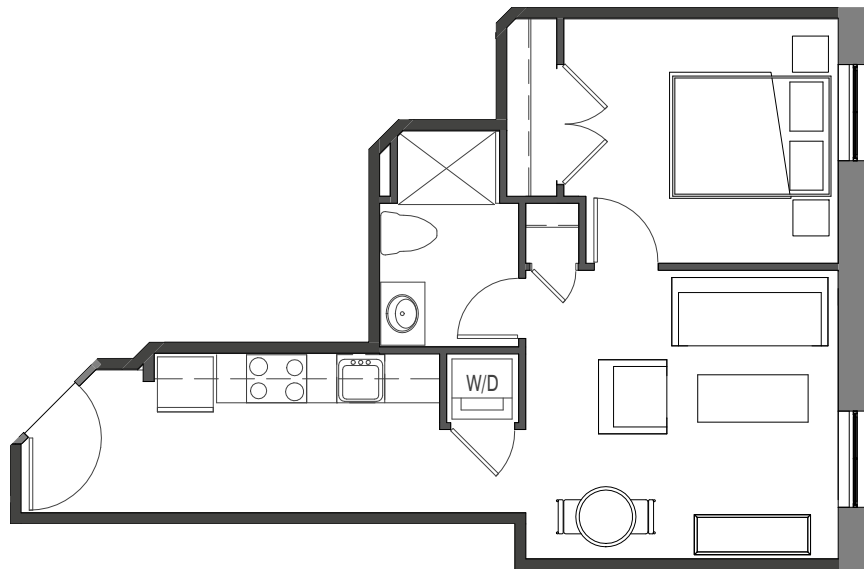

(434) 528-1112
1220 COMMERCE STREET
LYNCHBURG, VIRGINIA 24504

UNIT 213

510 SF 1BED 1BATH

1/8" = 1'-0"

- Gourmet kitchens with granite countertops designer painted maple cabinets & stainless appliances
- Washer & dryer
- Stylish hardwood and/or polished concrete flooring
- Tile flooring in bathrooms with granite countertops
- Ground Floor Units Stained Cherry Cabinets
- 1st & 2nd Floor Units Stained Maple Cabinets
- Designer selected plumbing fixtures and directional lighting
- Custom blinds
- Designer Fans
- Energy-efficient heat pump
- Low-E energy efficient storm windows
- Spiral Ductwork
- Exposed brick walls & heavy btimber beams