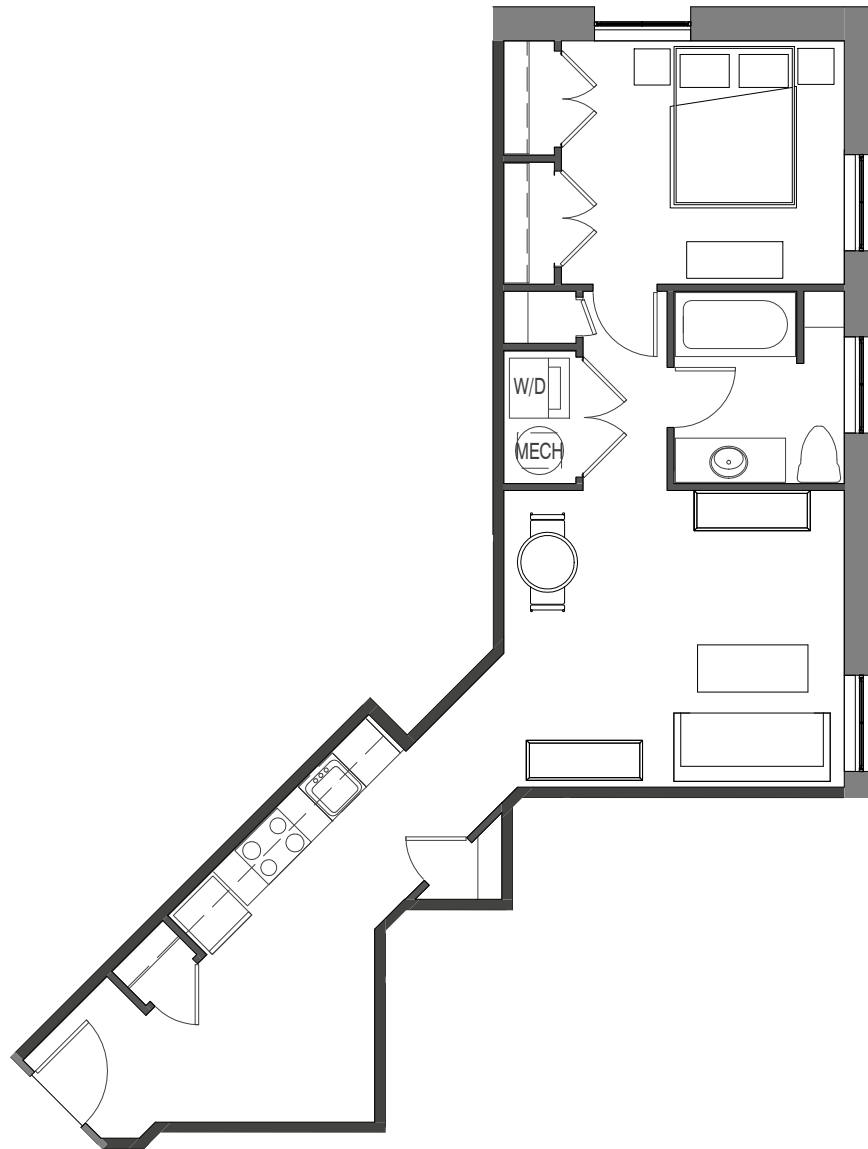

(434) 528-1112
 1220 COMMERCE STREET
 LYNCHBURG, VIRGINIA 24504

UNIT 212

665 SF 1BED 1BATH

1/8" = 1'-0"

- Gourmet kitchens with granite countertops designer painted maple cabinets & stainless appliances
- Washer & dryer
- Stylish hardwood and/or polished concrete flooring
- Tile flooring in bathrooms with granite countertops
- Ground Floor Units Stained Cherry Cabinets
- 1st & 2nd Floor Units Stained Maple Cabinets
- Designer selected plumbing fixtures and directional lighting
- Custom blinds
- Designer Fans
- Energy-efficient heat pump
- Low-E energy efficient storm windows
- Spiral Ductwork
- Exposed brick walls & heavy btimber beams