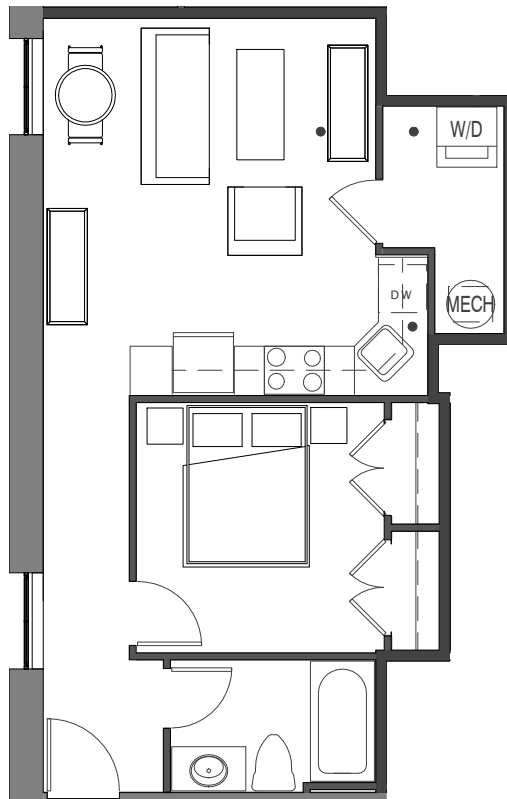

(434) 528-1112
1220 COMMERCE STREET
LYNCHBURG, VIRGINIA 24504

UNIT 206

556 SF 1BED 1BATH

1/8" = 1'-0"

- Gourmet kitchens with granite countertops designer painted maple cabinets & stainless appliances
- Washer & dryer
- Stylish hardwood and/or polished concrete flooring
- Tile flooring in bathrooms with granite countertops
- Ground Floor Units Stained Cherry Cabinets
- 1st & 2nd Floor Units Stained Maple Cabinets
- Designer selected plumbing fixtures and directional lighting
- Custom blinds
- Designer Fans
- Energy-efficient heat pump
- Low-E energy efficient storm windows
- Spiral Ductwork
- Exposed brick walls & heavy btimber beams