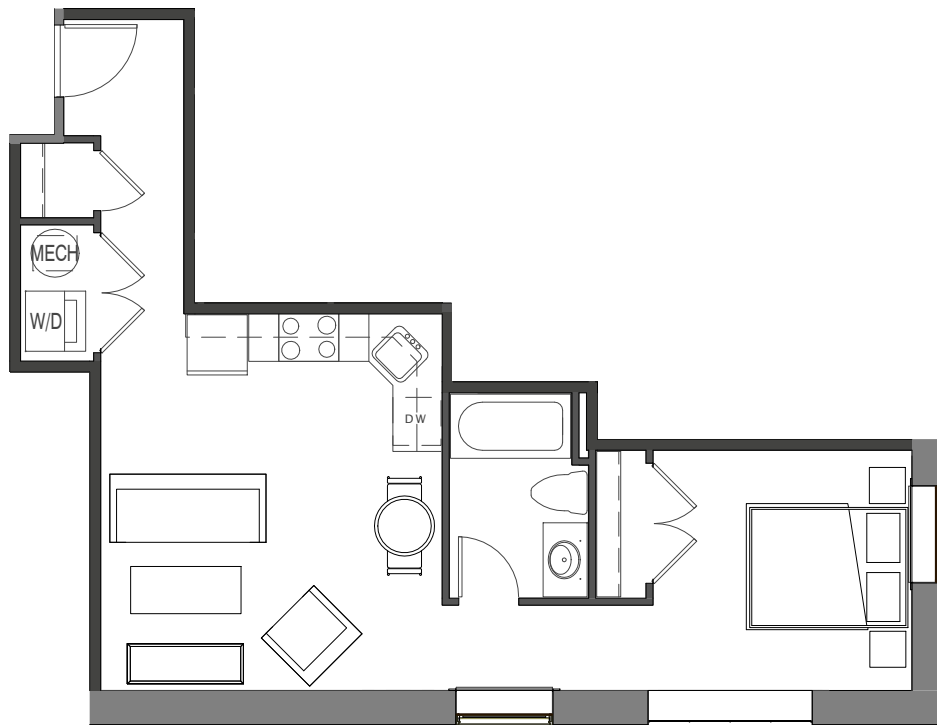

(434) 528-1112
1220 COMMERCE STREET
LYNCHBURG, VIRGINIA 24504

UNIT 120

532 SF 1BED 1BATH

1/8" = 1'-0"

- Gourmet kitchens with granite countertops designer painted maple cabinets & stainless appliances
- Washer & dryer
- Stylish hardwood and/or polished concrete flooring
- Tile flooring in bathrooms with granite countertops
- Ground Floor Units Stained Cherry Cabinets
- 1st & 2nd Floor Units Stained Maple Cabinets
- Designer selected plumbing fixtures and directional lighting
- Custom blinds
- Designer Fans
- Energy-efficient heat pump
- Low-E energy efficient storm windows
- Spiral Ductwork
- Exposed brick walls & heavy btimber beams