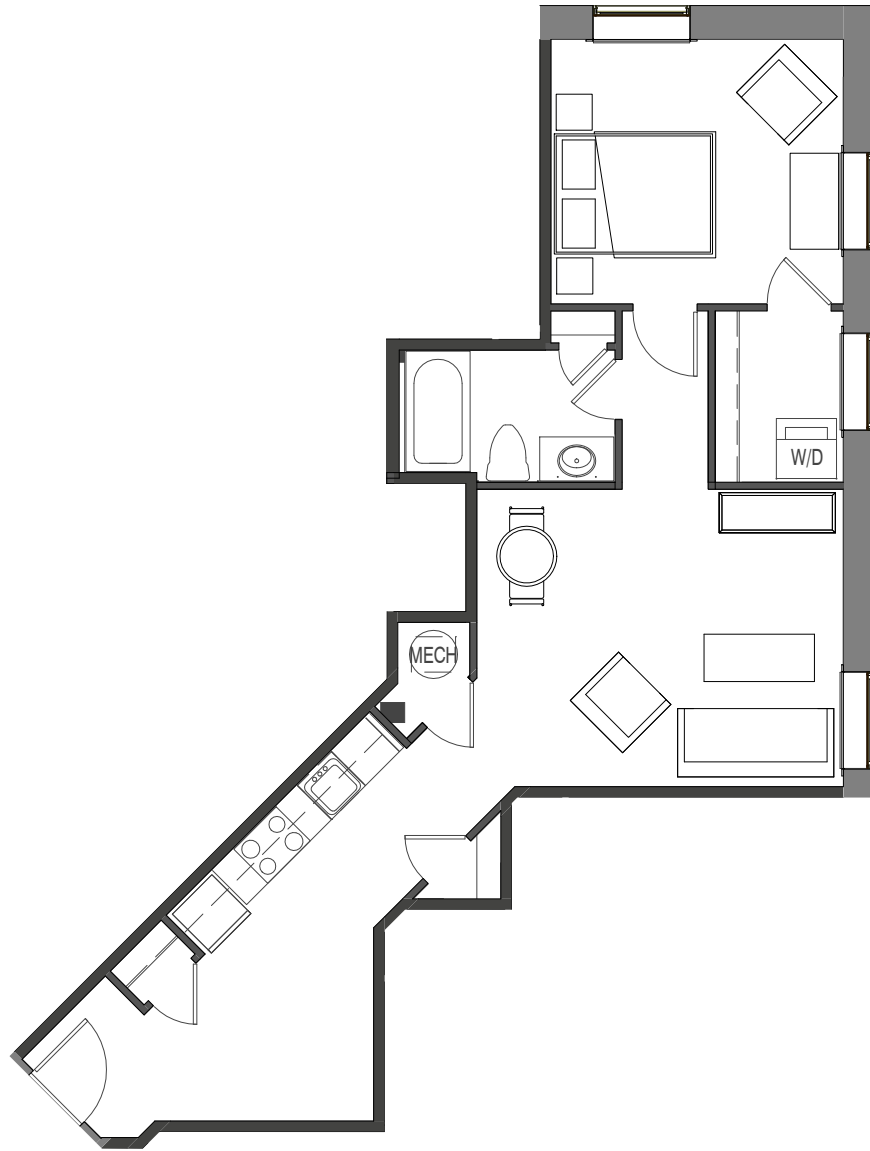

(434) 528-1112
 1220 COMMERCE STREET
 LYNCHBURG, VIRGINIA 24504

UNIT 112

622 SF 1BED 1BATH

1/8" = 1'-0"

- Gourmet kitchens with granite countertops designer painted maple cabinets & stainless appliances
- Washer & dryer
- Stylish hardwood and/or polished concrete flooring