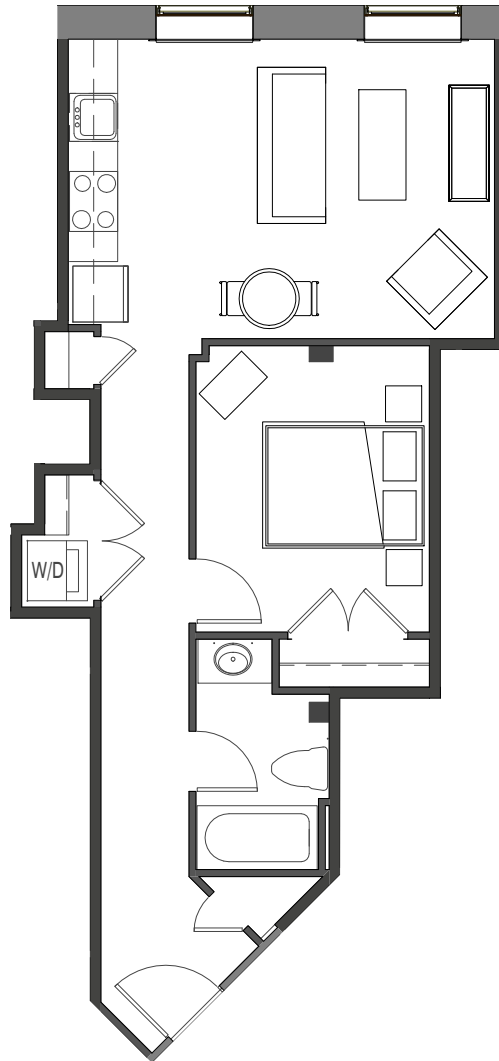

(434) 528-1112
 1220 COMMERCE STREET
 LYNCHBURG, VIRGINIA 24504

UNIT 110

583 SF 1BED 1BATH

1/8" = 1'-0"

- Gourmet kitchens with granite countertops designer painted maple cabinets & stainless appliances
- Washer & dryer
- Stylish hardwood and/or polished concrete flooring
- Tile flooring in bathrooms with granite countertops
- Ground Floor Units Stained Cherry Cabinets
- 1st & 2nd Floor Units Stained Maple Cabinets
- Designer selected plumbing fixtures and directional lighting
- Custom blinds
- Designer Fans
- Energy-efficient heat pump
- Low-E energy efficient storm windows
- Spiral Ductwork
- Exposed brick walls & heavy btimber beams