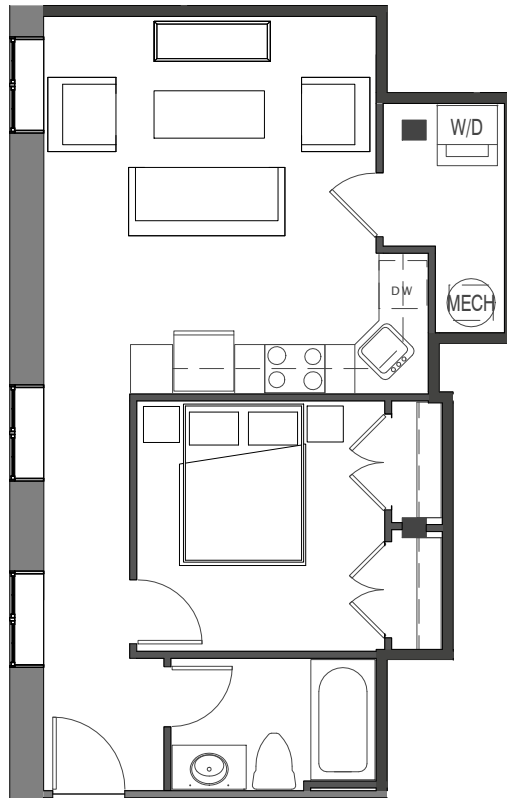

(434) 528-1112
1220 COMMERCE STREET
LYNCHBURG, VIRGINIA 24504

UNIT 106

546 SF 1BED 1BATH

1/8" = 1'-0"

- Gourmet kitchens with granite countertops designer painted maple cabinets & stainless appliances
- Washer & dryer
- Stylish hardwood and/or polished concrete flooring
- Tile flooring in bathrooms with granite countertops
- Ground Floor Units Stained Cherry Cabinets
- 1st & 2nd Floor Units Stained Maple Cabinets
- Designer selected plumbing fixtures and directional lighting
- Custom blinds
- Designer Fans
- Energy-efficient heat pump
- Low-E energy efficient storm windows
- Spiral Ductwork
- Exposed brick walls & heavy btimber beams