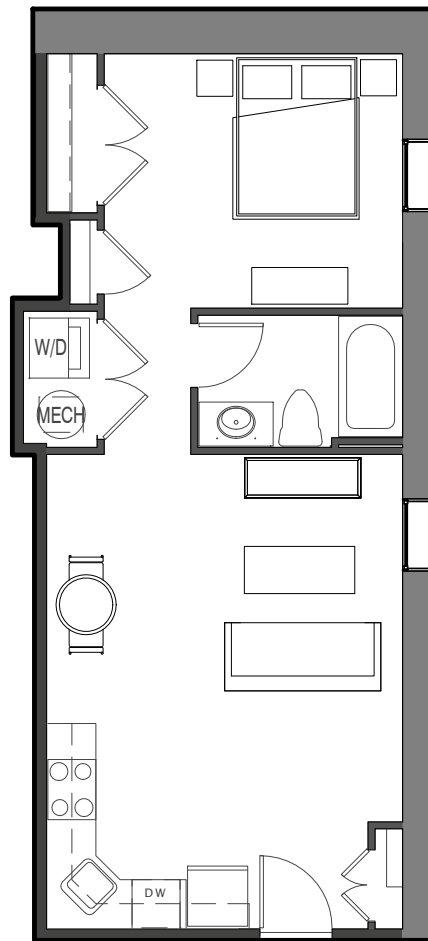

# UNIT 105

561 SF 1BED 1BATH

1/8" = 1'-0"

- Gourmet kitchens with granite countertops designer painted maple cabinets & stainless appliances
- Washer & dryer
- Stylish hardwood and/or polished concrete flooring