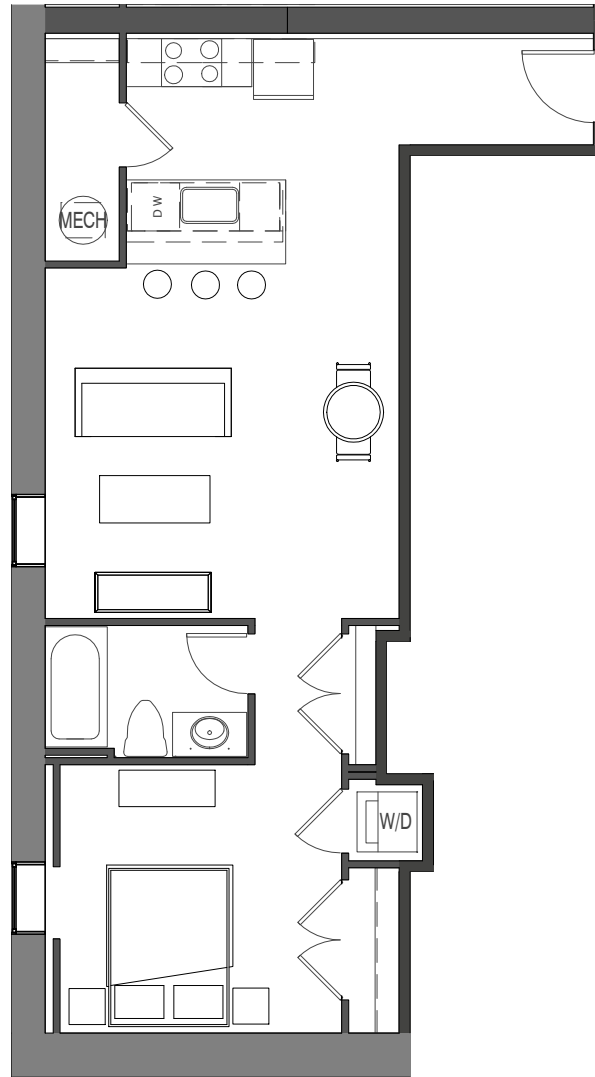

(434) 528-1112
 1220 COMMERCE STREET
 LYNCHBURG, VIRGINIA 24504

UNIT 103

664 SF 1BED 1BATH

1/8" = 1'-0"

- Gourmet kitchens with granite countertops designer painted maple cabinets & stainless appliances
- Washer & dryer
- Stylish hardwood and/or polished concrete flooring
- Tile flooring in bathrooms with granite countertops
- Ground Floor Units Stained Cherry Cabinets
- 1st & 2nd Floor Units Stained Maple Cabinets
- Designer selected plumbing fixtures and directional lighting
- Custom blinds
- Designer Fans
- Energy-efficient heat pump
- Low-E energy efficient storm windows
- Spiral Ductwork
- Exposed brick walls & heavy btimber beams