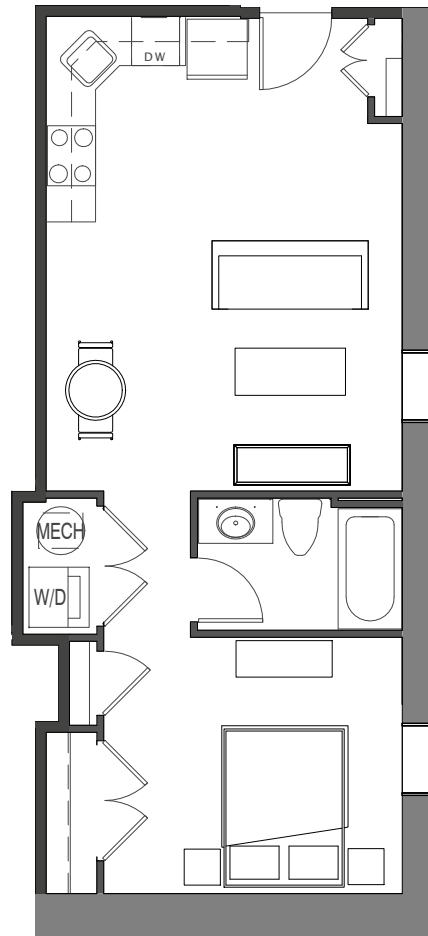

(434) 528-1112
 1220 COMMERCE STREET
 LYNCHBURG, VIRGINIA 24504

UNIT 102

563 SF 1BED 1BATH

1/8" = 1'-0"

- Gourmet kitchens with granite countertops designer painted maple cabinets & stainless appliances
- Washer & dryer
- Stylish hardwood and/or polished concrete flooring
- Tile flooring in bathrooms with granite countertops
- Ground Floor Units Stained Cherry Cabinets
- 1st & 2nd Floor Units Stained Maple Cabinets
- Designer selected plumbing fixtures and directional lighting
- Custom blinds
- Designer Fans
- Energy-efficient heat pump
- Low-E energy efficient storm windows
- Spiral Ductwork
- Exposed brick walls & heavy btimber beams