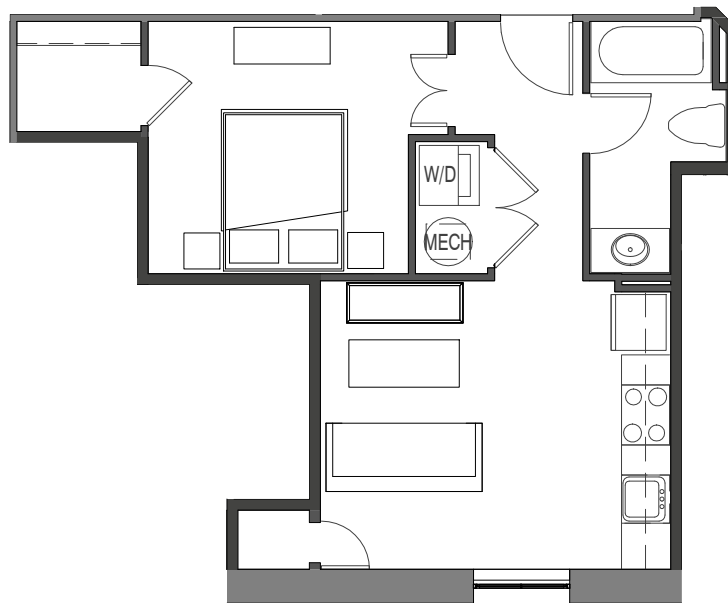

(434) 528-1112
1220 COMMERCE STREET
LYNCHBURG, VIRGINIA 24504

UNIT 221

480 SF 1BED 1BATH

1/8" = 1'-0"

- Gourmet kitchens with granite countertops designer painted maple cabinets & stainless appliances
- Washer & dryer
- Stylish hardwood and/or polished concrete flooring
- Tile flooring in bathrooms with granite countertops
- Ground Floor Units Stained Cherry Cabinets
- 1st & 2nd Floor Units Stained Maple Cabinets
- Designer selected plumbing fixtures and directional lighting
- Custom blinds
- Designer Fans
- Energy-efficient heat pump
- Low-E energy efficient storm windows
- Spiral Ductwork
- Exposed brick walls & heavy btimber beams