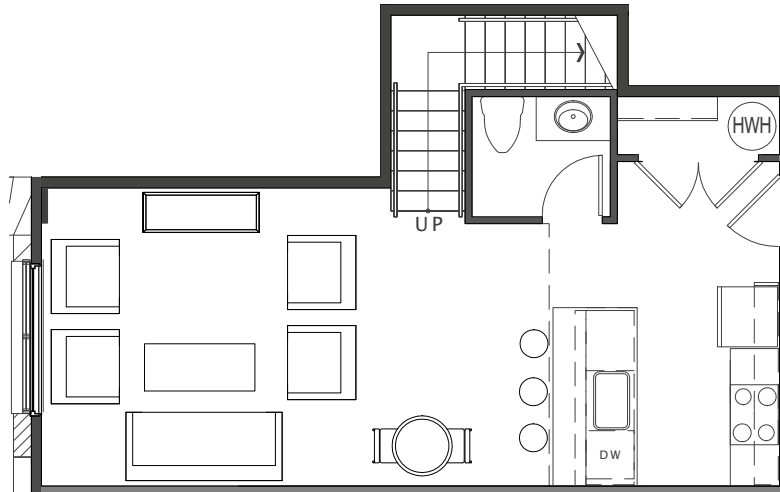

(434) 528-1112
 1220 COMMERCE STREET
 LYNCHBURG, VIRGINIA 24504

UNIT 218

1329SF 2BED 2.5BATH

1/8" = 1'-0"

- Gourmet kitchens with granite countertops designer painted maple cabinets & stainless appliances
- Washer & dryer
- Stylish hardwood and/or polished concrete flooring
- Tile flooring in bathrooms with granite countertops
- Ground Floor Units Stained Cherry Cabinets
- 1st & 2nd Floor Units Stained Maple Cabinets
- Designer selected plumbing fixtures and directional lighting
- Custom blinds
- Designer Fans
- Energy-efficient heat pump
- Low-E energy efficient storm windows
- Spiral Ductwork
- Exposed brick walls & heavy btimber beams