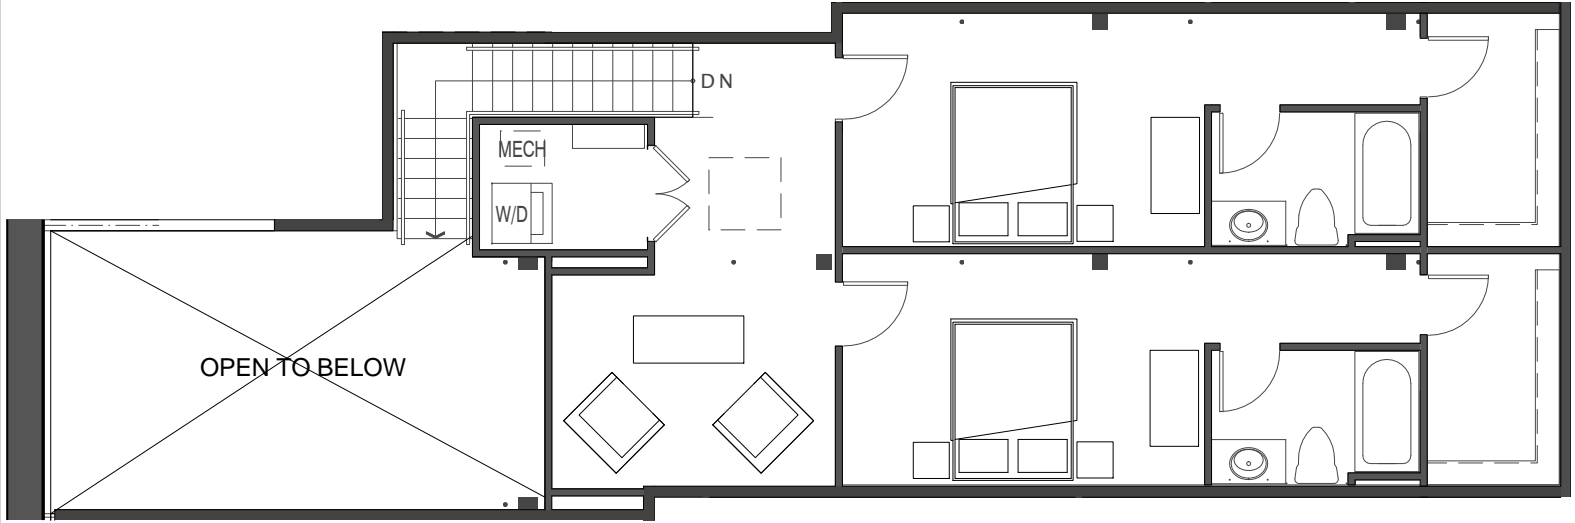

(434) 528-1112
 1220 COMMERCE STREET
 LYNCHBURG, VIRGINIA 24504

UNIT 218

1329SF 2BED 2.5BATH

1/8" = 1'-0"

- Gourmet kitchens with granite countertops designer painted maple cabinets & stainless appliances
- Washer & dryer
- Stylish hardwood and/or polished concrete flooring
- Tile flooring in bathrooms with granite countertops
- Ground Floor Units Stained Cherry Cabinets
- 1st & 2nd Floor Units Stained Maple Cabinets
- Designer selected plumbing fixtures and directional lighting
- Custom blinds
- Designer Fans
- Energy-efficient heat pump
- Low-E energy efficient storm windows
- Spiral Ductwork
- Exposed brick walls & heavy btimber beams