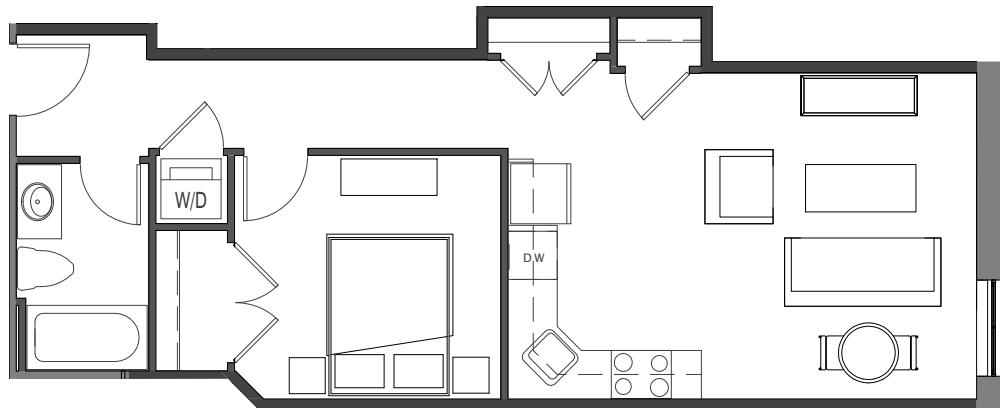

(434) 528-1112
1220 COMMERCE STREET
LYNCHBURG, VIRGINIA 24504

UNIT 217

594 SF 1BED 1BATH

1/8" = 1'-0"

- Gourmet kitchens with granite countertops designer painted maple cabinets & stainless appliances
- Washer & dryer
- Stylish hardwood and/or polished concrete flooring
- Tile flooring in bathrooms with granite countertops
- Ground Floor Units Stained Cherry Cabinets
- 1st & 2nd Floor Units Stained Maple Cabinets
- Designer selected plumbing fixtures and directional lighting
- Custom blinds
- Designer Fans
- Energy-efficient heat pump
- Low-E energy efficient storm windows
- Spiral Ductwork
- Exposed brick walls & heavy btimber beams