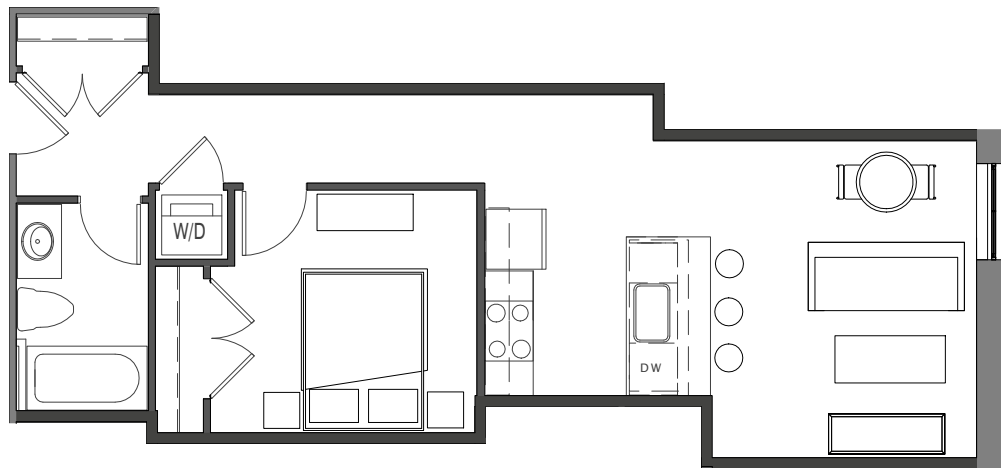

(434) 528-1112
1220 COMMERCE STREET
LYNCHBURG, VIRGINIA 24504

UNIT 214

573 SF 1BED 1BATH

1/8" = 1'-0"

- Gourmet kitchens with granite countertops designer painted maple cabinets & stainless appliances
- Washer & dryer
- Stylish hardwood and/or polished concrete flooring
- Tile flooring in bathrooms with granite countertops
- Ground Floor Units Stained Cherry Cabinets
- 1st & 2nd Floor Units Stained Maple Cabinets
- Designer selected plumbing fixtures and directional lighting
- Custom blinds
- Designer Fans
- Energy-efficient heat pump
- Low-E energy efficient storm windows
- Spiral Ductwork
- Exposed brick walls & heavy btimber beams