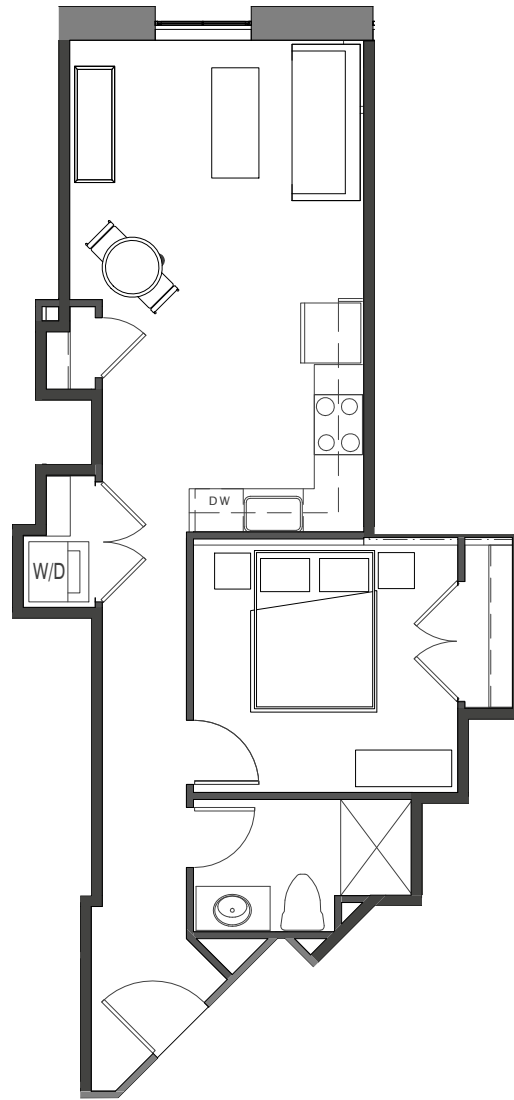

(434) 528-1112
1220 COMMERCE STREET
LYNCHBURG, VIRGINIA 24504

UNIT 210

566 SF 1BED 1BATH

1/8" = 1'-0"

- Gourmet kitchens with granite countertops designer painted maple cabinets & stainless appliances
- Washer & dryer
- Stylish hardwood and/or polished concrete flooring
- Tile flooring in bathrooms with granite countertops
- Ground Floor Units Stained Cherry Cabinets
- 1st & 2nd Floor Units Stained Maple Cabinets
- Designer selected plumbing fixtures and directional lighting
- Custom blinds
- Designer Fans
- Energy-efficient heat pump
- Low-E energy efficient storm windows
- Spiral Ductwork
- Exposed brick walls & heavy btimber beams