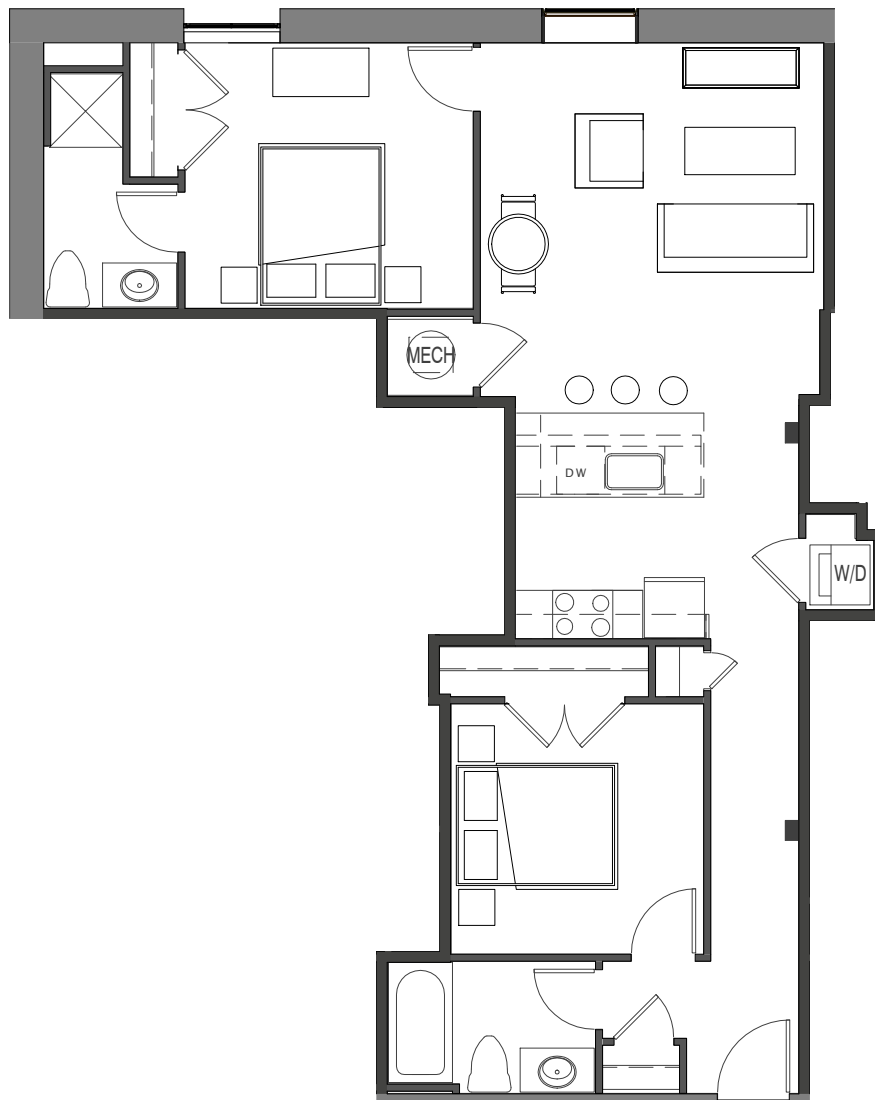

# UNIT 207

886 SF 2BED 2BATH

1/8" = 1'-0"

- Gourmet kitchens with granite countertops designer painted maple cabinets & stainless appliances
- Washer & dryer
- Stylish hardwood and/or polished concrete flooring
- Tile flooring in bathrooms with granite countertops
- Ground Floor Units Stained Cherry Cabinets
- 1st & 2nd Floor Units Stained Maple Cabinets
- Designer selected plumbing fixtures and directional lighting
- Custom blinds
- Designer Fans
- Energy-efficient heat pump
- Low-E energy efficient storm windows
- Spiral Ductwork
- Exposed brick walls & heavy btimber beams