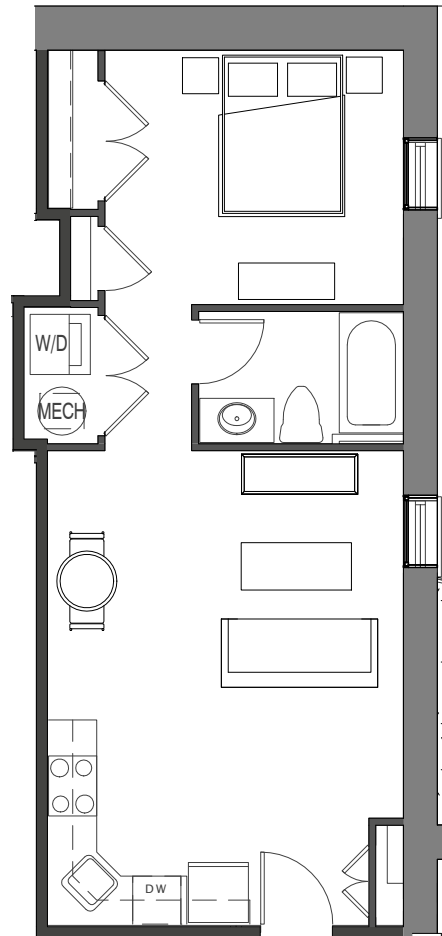

(434) 528-1112
 1220 COMMERCE STREET
 LYNCHBURG, VIRGINIA 24504

UNIT 205

559 SF 1BED 1BATH

1/8" = 1'-0"

- Gourmet kitchens with granite countertops designer painted maple cabinets & stainless appliances
- Washer & dryer
- Stylish hardwood and/or polished concrete flooring
- Tile flooring in bathrooms with granite countertops
- Ground Floor Units Stained Cherry Cabinets
- 1st & 2nd Floor Units Stained Maple Cabinets
- Designer selected plumbing fixtures and directional lighting
- Custom blinds
- Designer Fans
- Energy-efficient heat pump
- Low-E energy efficient storm windows
- Spiral Ductwork
- Exposed brick walls & heavy btimber beams