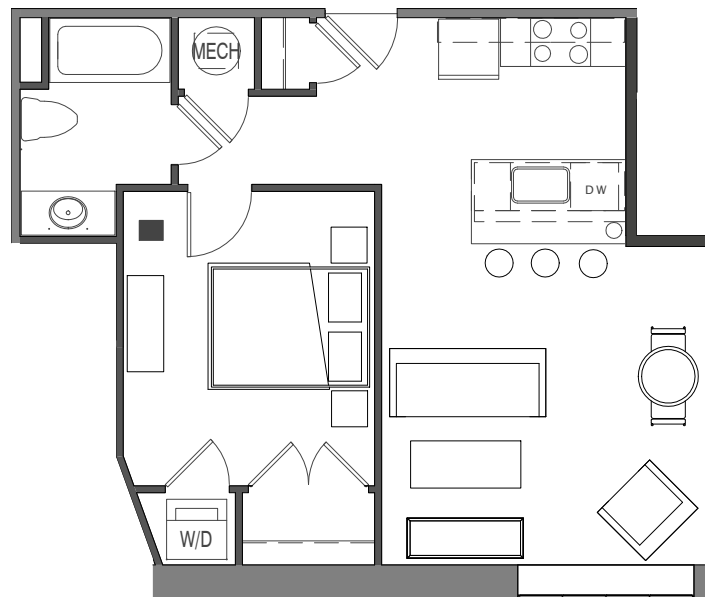

# UNIT 121

589 SF 1BED 1BATH

1/8" = 1'-0"

- Gourmet kitchens with granite countertops designer painted maple cabinets & stainless appliances
- Washer & dryer
- Stylish hardwood and/or polished concrete flooring
- Tile flooring in bathrooms with granite countertops
- Ground Floor Units Stained Cherry Cabinets
- 1st & 2nd Floor Units Stained Maple Cabinets
- Designer selected plumbing fixtures and directional lighting
- Custom blinds
- Designer Fans
- Energy-efficient heat pump
- Low-E energy efficient storm windows
- Spiral Ductwork
- Exposed brick walls & heavy btimber beams