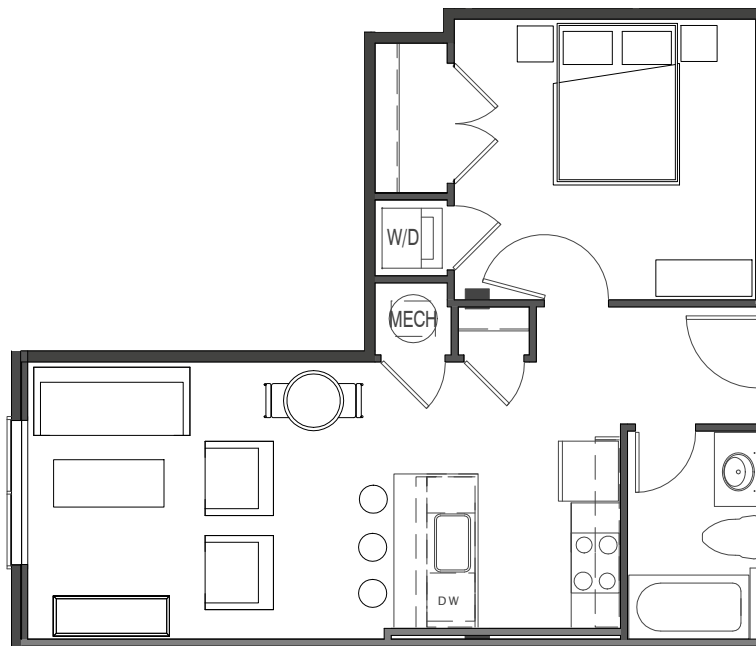

(434) 528-1112
1220 COMMERCE STREET
LYNCHBURG, VIRGINIA 24504

UNIT 118

595 SF 1BED 1BATH

1/8" = 1'-0"

- Gourmet kitchens with granite countertops designer painted maple cabinets & stainless appliances
- Washer & dryer
- Stylish hardwood and/or polished concrete flooring
- Tile flooring in bathrooms with granite countertops
- Ground Floor Units Stained Cherry Cabinets
- 1st & 2nd Floor Units Stained Maple Cabinets
- Designer selected plumbing fixtures and directional lighting
- Custom blinds
- Designer Fans
- Energy-efficient heat pump
- Low-E energy efficient storm windows
- Spiral Ductwork
- Exposed brick walls & heavy btimber beams