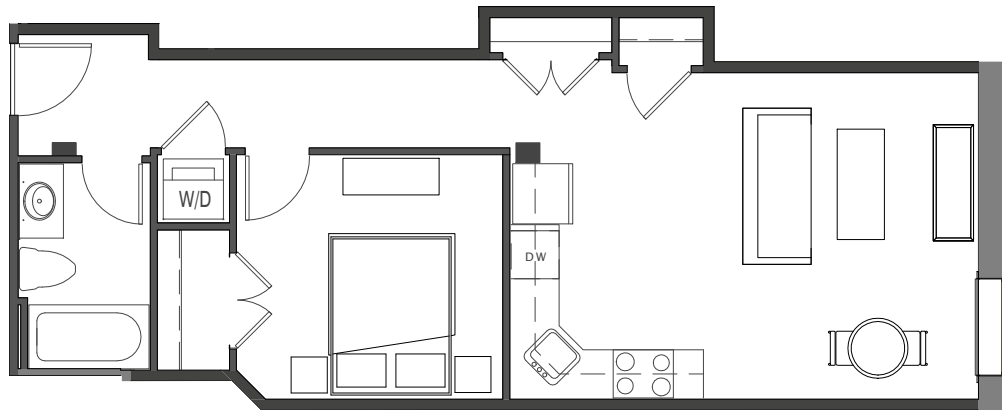

(434) 528-1112
1220 COMMERCE STREET
LYNCHBURG, VIRGINIA 24504

UNIT 117

589 SF 1BED 1BATH

1/8" = 1'-0"

- Gourmet kitchens with granite countertops designer painted maple cabinets & stainless appliances
- Washer & dryer
- Stylish hardwood and/or polished concrete flooring
- Tile flooring in bathrooms with granite countertops
- Ground Floor Units Stained Cherry Cabinets
- 1st & 2nd Floor Units Stained Maple Cabinets
- Designer selected plumbing fixtures and directional lighting
- Custom blinds
- Designer Fans
- Energy-efficient heat pump
- Low-E energy efficient storm windows
- Spiral Ductwork
- Exposed brick walls & heavy btimber beams