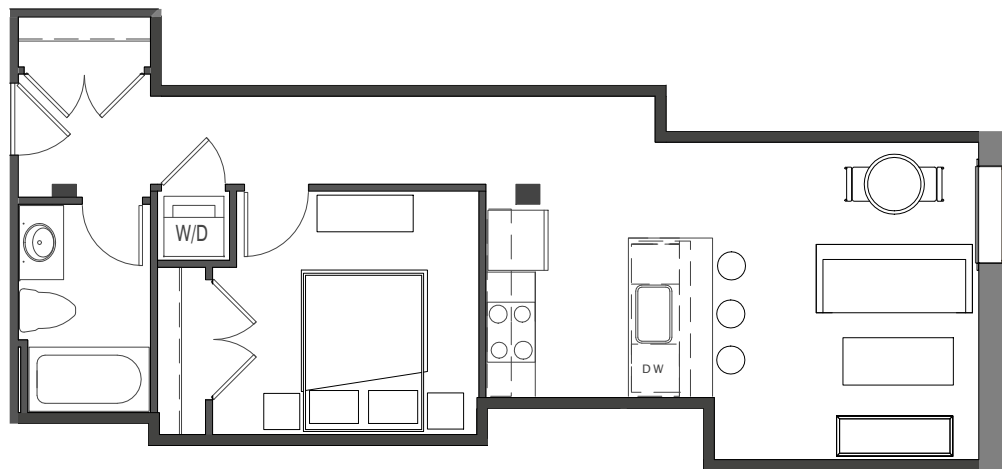

# UNIT 114

569 SF 1BED 1BATH

1/8" = 1'-0"

- Gourmet kitchens with granite countertops designer painted maple cabinets & stainless appliances
- Washer & dryer
- Stylish hardwood and/or polished concrete flooring
- Tile flooring in bathrooms with granite countertops
- Ground Floor Units Stained Cherry Cabinets
- 1st & 2nd Floor Units Stained Maple Cabinets
- Designer selected plumbing fixtures and directional lighting
- Custom blinds
- Designer Fans
- Energy-efficient heat pump
- Low-E energy efficient storm windows
- Spiral Ductwork
- Exposed brick walls & heavy btimber beams