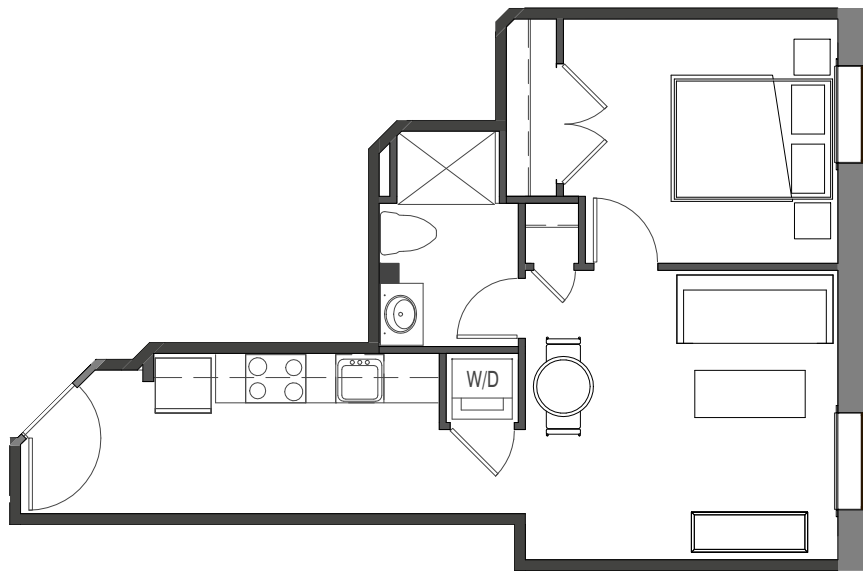

# UNIT 113

503 SF 1BED 1BATH

1/8" = 1'-0"

- Gourmet kitchens with granite countertops designer painted maple cabinets & stainless appliances
- Washer & dryer
- Stylish hardwood and/or polished concrete flooring
- Tile flooring in bathrooms with granite countertops
- Ground Floor Units Stained Cherry Cabinets
- 1st & 2nd Floor Units Stained Maple Cabinets
- Designer selected plumbing fixtures and directional lighting
- Custom blinds
- Designer Fans
- Energy-efficient heat pump
- Low-E energy efficient storm windows
- Spiral Ductwork
- Exposed brick walls & heavy btimber beams