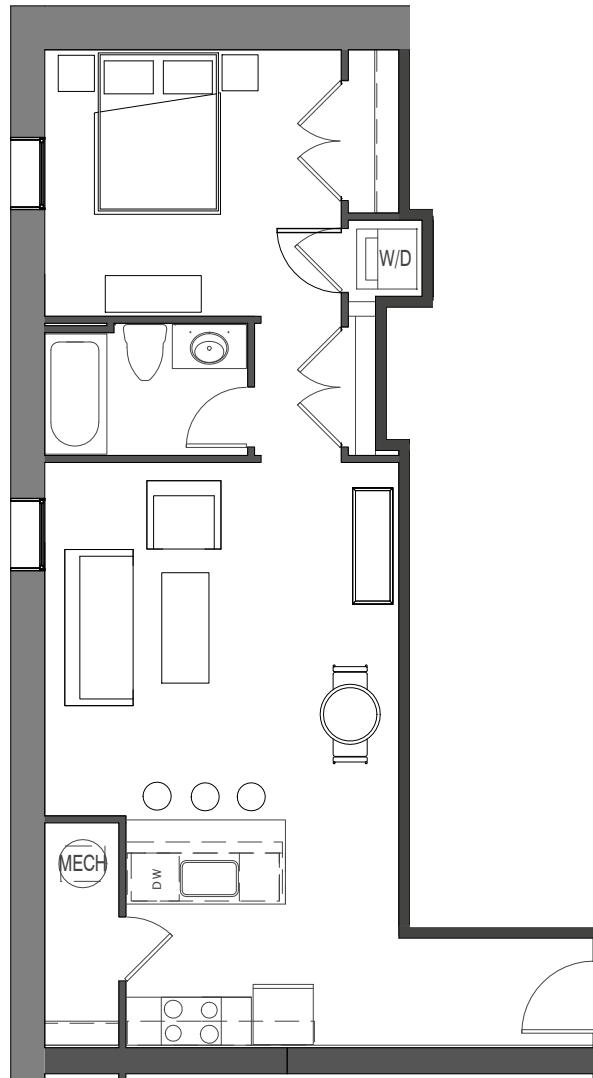

(434) 528-1112
 1220 COMMERCE STREET
 LYNCHBURG, VIRGINIA 24504

UNIT 104

666 SF 1BED 1BATH

1/8" = 1'-0"

- Gourmet kitchens with granite countertops designer painted maple cabinets & stainless appliances
- Washer & dryer
- Stylish hardwood and/or polished concrete flooring
- Tile flooring in bathrooms with granite countertops
- Ground Floor Units Stained Cherry Cabinets
- 1st & 2nd Floor Units Stained Maple Cabinets
- Designer selected plumbing fixtures and directional lighting
- Custom blinds
- Designer Fans
- Energy-efficient heat pump
- Low-E energy efficient storm windows
- Spiral Ductwork
- Exposed brick walls & heavy btimber beams